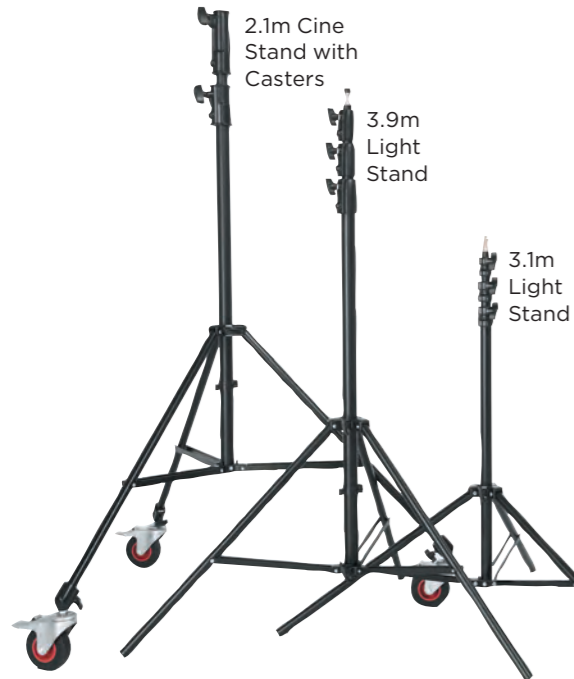

Calumet Stands and Accessories

Calumet engineered stands come in a versatile range of heights, payloads and closed lengths for ease of use and storage. Calumet also make casters that are compatible with most other makes of stand too.

Calumet Studio Stands*						
Description	SKU	Maximum Height	Minimum Height	Weight	Closed Length	Sections
Calumet Mini Light Stand	1639901	123cm	44cm	900g	41cm	4
Calumet Light Stand 3.1m	1634027	311cm	99cm	1.5kg	86cm	4
Calumet Light Stand 3.9m	1702511	395cm	130cm	3kg	115.5cm	4
Calumet Air Cushioned Light Stand 2.4m	1024319	241cm	77cm	1.6kg	67cm	4
Calumet Air Cushioned Light Stand 3.1m	1639903	311cm	99cm	1.5kg	86cm	4
Calumet Air Cushioned Light Stand 3.9m	1656237	395cm	130cm	3kg	115.5cm	4
Calumet Cine Stand with Casters - 2.1m 11/8" Receiver	1700527	218cm	117cm	7.5kg	114.9cm	2
Calumet Combi Boom Stand with Sandbag	1648965	420cm	140cm	4.3kg	-	-
Calumet Rolling Studio Stand	1648871	249cm	33cm	6.3kg	-	-
Calumet 8 Foot (2.5m) Mini Compact Stand	1639902	241cm	77cm	1.6kg	67cm	4
Calumet Backlight Stand	1638552	85cm	9cm	1.6kg	48cm	2

*All 5.8" studs unless stated

Calumet Studio Pole	
Description	SKU
Calumet Studio Pole	1629673

Calumet Counter Weights	
Description	SKU
Calumet Counter Weight - 5kg	1634051
Calumet Counter Weight - 4kg	1629711

Calumet Sand Bags	
Description	SKU
Calumet 6.8kg Sand Bag*	1629681
Calumet 4.5kg Sand Bag*	1629680
Calumet 11.3kg Sand Bag*	1533628

*Sand not included

Calumet C-Stands	
Description	SKU
Calumet C-Stand 1.3m - Silver	1634064
Calumet C-Stand 1.3m - Black	1648873
Calumet C-Stand 2.6m - Chrome	1634049
Calumet C-Stand 2.6m - Black	1648877

Calumet Carry Cases	
Description	SKU
Calumet Heavy Duty Background Support Carry Bag	1698914
Calumet Background Support Carry Bag	1698913
Calumet Stand/Tripod Case - Large	1629898