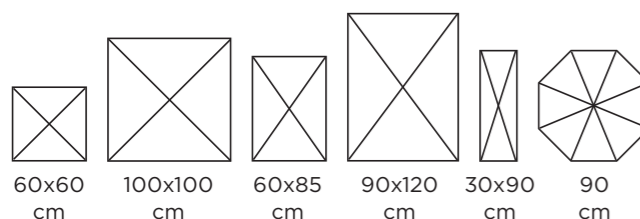

Bowens Studio Accessories

Designed to work seamlessly with any of the Bowens Generation X flash heads, these kits and accessories will give you everything you need to achieve what you want in the studio. From reflectors and softboxes to flash tubes and remotes, you'll be able to build your perfect studio.

Bowens Light Reflectors	
Description	SKU
Bowens Standard Reflector Barndoor Set	1706060
Bowens Beauty Dish	1706057
Bowens Beam Reflector	1706056
Bowens Narrow Beam Reflector	1706053
Bowens Snoot	1706051
Bowens Backlight Reflector	1706050
Bowens Medium Reflector - 210mm	1706048
Bowens Standard Reflector - 165mm	1706047

Bowens Flash Replacements	
Description	SKU
Bowens XMT Flash Tube	1637155
Bowens Generation X Flash Tube XMS1000	1616267
Bowens Generation X Flash Tube XMS500	1616256
Bowens Generation X Flash Tube XMS750	1616259
Bowens Replacement Flash Tube - Clear	1004952
Bowens Replacement Flash Tube - UV coated	1004951
Bowens Flash Tube - UV Coated	1004957
Bowens Spare Cover Glass - UV-Coated	1004862

Bowens Light Remotes	
Description	SKU
XMTR Remote - Canon	1600938
XMTR Remote - Nikon	1600940
XMTR Remote - Sony	1600941

Bowens Softboxes	
Description	SKU
Bowens Softbox Square - 60x60cm	1710949
Bowens Softbox Square - 100x100cm	1710951
Bowens Softbox Rectangle - 60x85cm	1710952
Bowens Softbox Rectangle - 90x120cm	1710954
Bowens Softbox Strip - 30x90cm	1710963
Bowens Softbox Octagonal - 90cm	1710959

Bowens Battery Accessories	
Description	SKU
Bowens XMT Battery	1600937
Bowens XMT Battery Charger	1637142

Bowens Accessories	
Description	SKU
Bowens Air Cushioned Light Stand 3.1m - Black	1639903
Calumet 3-Head System Lighting Case	1648482
Photolux Modelling Lamp 275W 220/240V	1004949
Bowens 5A Fuse for 250/500 Heads	1013712