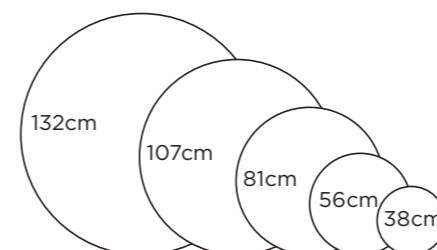

Bowens Studio Accessories

Designed to work seamlessly with any of the Bowens Generation X flash heads, these kits and accessories will give you everything you need to achieve what you want in the studio. From reflectors and softboxes to flash tubes and remotes, you'll be able to build your perfect studio.

Bowens Light Reflectors	
Description	SKU
Bowens Standard Reflector Barndoor Set	1706060
Bowens Beauty Dish	1706057
Bowens Beam Reflector	1706056
Bowens Narrow Beam Reflector	1706053
Bowens Snoot	1706051
Bowens Backlight Reflector	1706050
Bowens Medium Reflector - 210mm	1706048
Bowens Standard Reflector - 165mm	1706047

Bowens Flash Replacements	
Description	SKU
Bowens XMT Flash Tube	1637155
Bowens Generation X Flash Tube XMS1000	1616267
Bowens Generation X Flash Tube XMS500	1616256
Bowens Generation X Flash Tube XMS750	1616259
Bowens Replacement Flash Tube - Clear	1004952
Bowens Replacement Flash Tube - UV coated	1004951
Bowens Flash Tube - UV Coated	1004957
Bowens Spare Cover Glass - UV-Coated	1004862

Bowens Light Remotes	
Description	SKU
XMTR Remote - Canon	1600938
XMTR Remote - Nikon	1600940
XMTR Remote - Sony	1600941

Bowens Softboxes	
Description	SKU
Bowens Softbox Square - 60x60cm	1710949
Bowens Softbox Square - 100x100cm	1710951
Bowens Softbox Rectangle - 60x85cm	1710952
Bowens Softbox Rectangle - 90x120cm	1710954
Bowens Softbox Strip - 30x90cm	1710963
Bowens Softbox Octagonal - 90cm	1710959

Bowens Battery Accessories	
Description	SKU
Bowens XMT Battery	1600937
Bowens XMT Battery Charger	1637142

Bowens Accessories	
Description	SKU
Bowens Air Cushioned Light Stand 3.1m - Black	1639903
Calumet 3-Head System Lighting Case	1648482
Photolux Modelling Lamp 275W 220/240V	1004949
Bowens 5A Fuse for 250/500 Heads	1013712